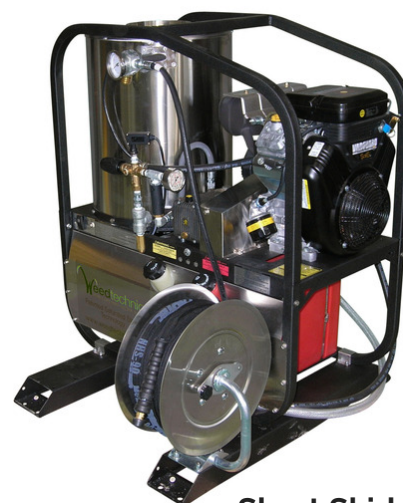

SW900 Product Specifications

Fast heating, high volume delivery gives you the fastest hydro thermal kill available

The SW 900 runs on 10L of water/minute and therefore has the ability to run 2 applicator heads simultaneously. Like the SW800, this machine is built for continuous, every-day use.

Built for ease

Autonomous power supply

2 switch operation

Safe for playgrounds

Belt Drive AR Pump

Complete operational training

The SW900 Mounts

Bare unit: SW900 unit with hose & gun.

Tank Skid: Self contained, skid mounted unit. Comes with 1000 litre tank, long skid, inlet outlet reels, hoses & gun. Is designed and ready to fit on a ute, pick up or tractor.

Price: Contact Us

Trailer: Includes 8*5 ft trailer, 1000 litre water tank, hose reel and filling hose. It is the complete, ready-to-go package. The Dual Axle 8*5 ft trailer has 2* heavy duty square axles (50mm solid), height clearance for Agricultural use, mechanical brakes and jockey wheels.

Price: Contact Us

Safe operations, maintenance and productivity training required for 1st machine purchase \$995 + travel & expenses

All prices exclude GST and Freight

Short Skid

Tank Skid

Trailer

SW 900 Range	Water Usage:	160 gal/hr (600 L/ hr)
	Petrol Pump Motor:	0.50 gal/hr (1.9 L/ hr)
	Diesel Burner:	2 gal/hr (7.5 L/ hr)
	Weight:	350-770 lbs (160-350 kg)